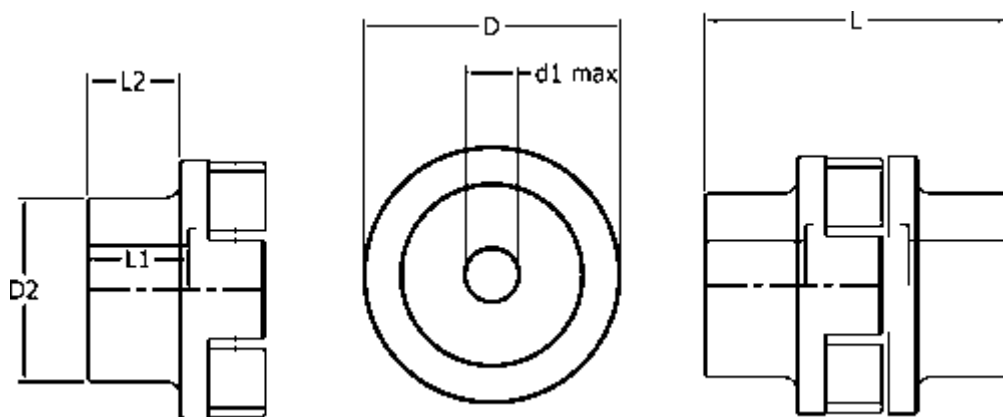

# Data Sheet

Article number: 3302360200

Description: Tschan Hub ST S360 part 200  
Maks. boring 150 mm

## Measures

D	= 360
d1 max	= 150
D2	= 210
L	= 417
L1	= 172
L2	= 140